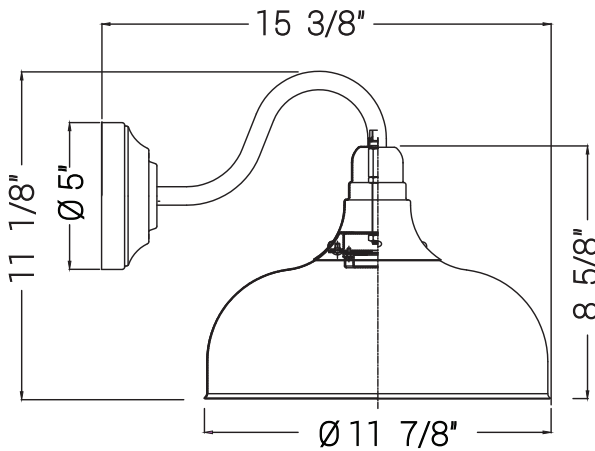

# 81315-SU

LFX/GN/12W/30/BK

81315-SU LED Gooseneck Rustic Barn Fixture, 30 Watts, 120 Volts, Dimmable, 700 Lumen, 50,000 Hour Life Span, Outdoor or Indoor, Matte Black Finish, ETL Listed, 30K - Warm White